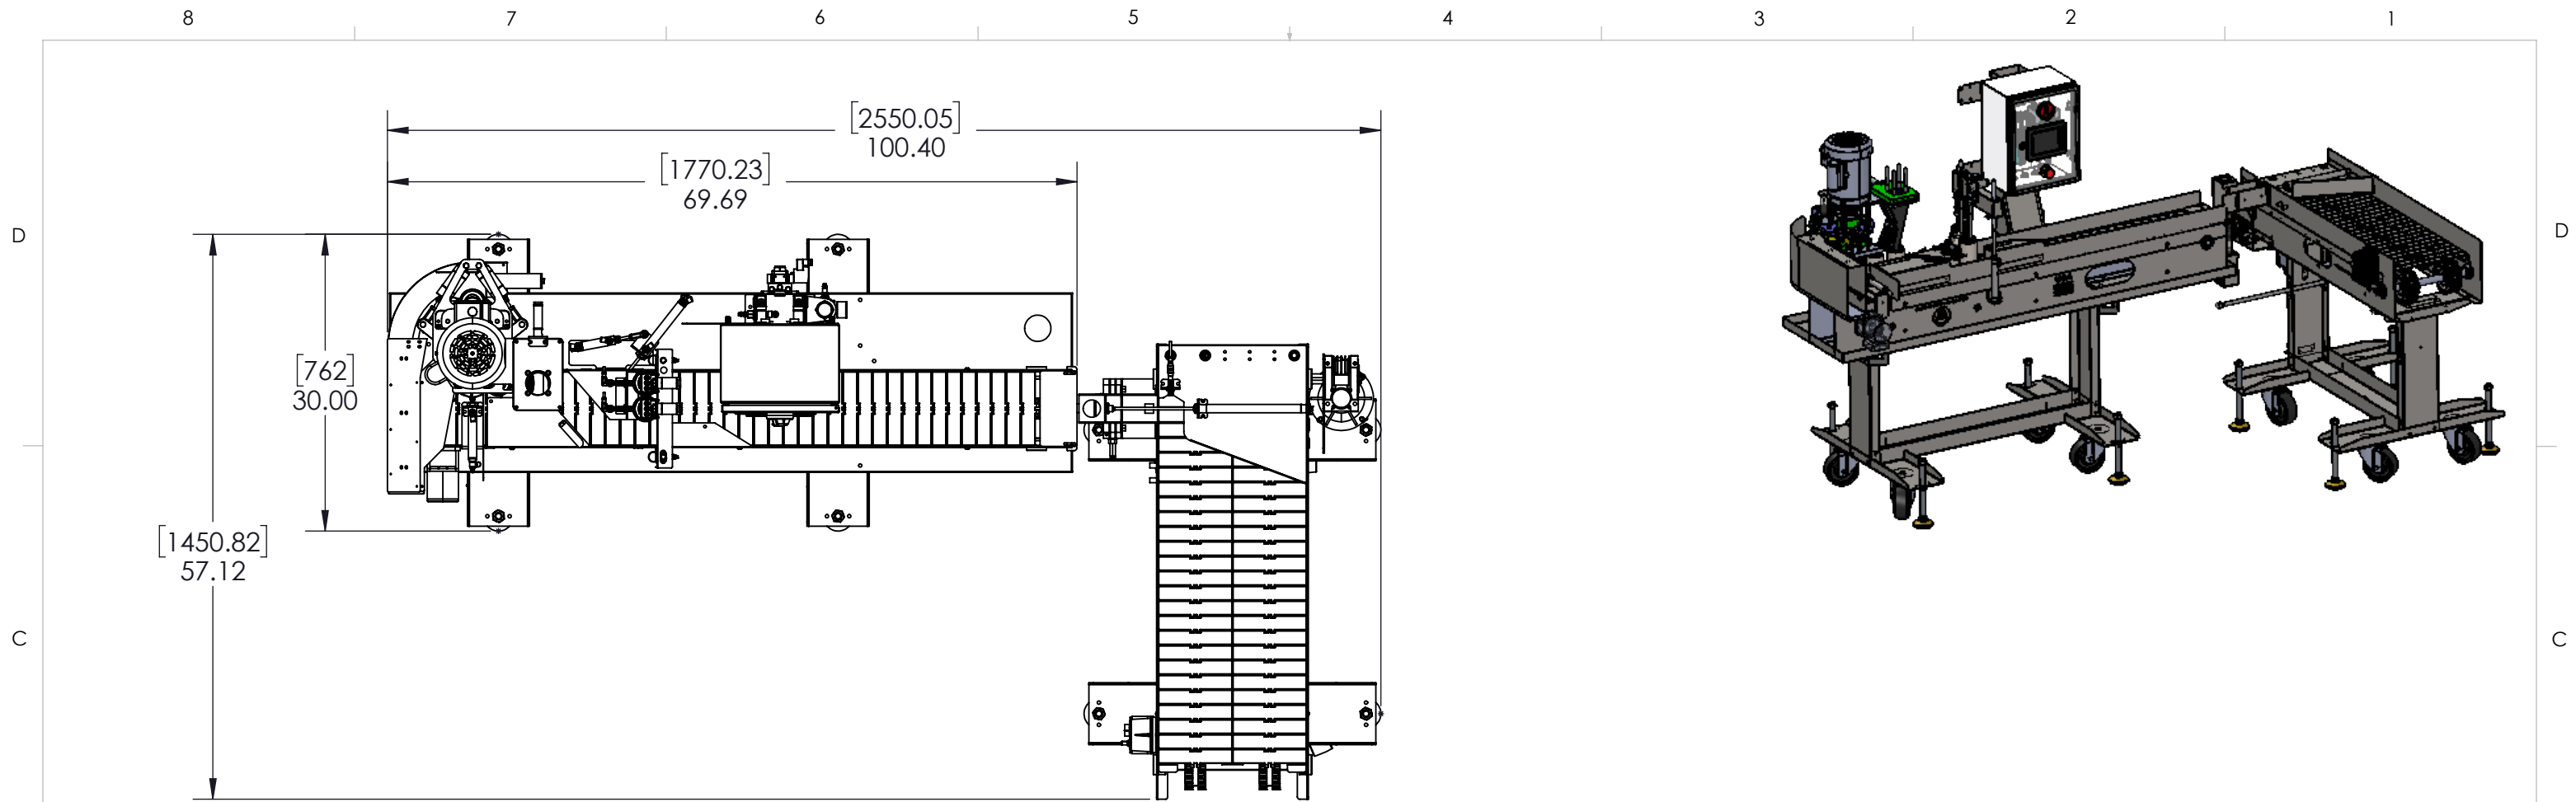

A

QTY: 1  
 Material: ASSY  
 Stock size: ASSEMBLY  
 Part Name: SWIFT  
 PART #: sw-000  
 Date: 3/14/2023

Scale: 1:16

8 7 6 5 4 3 2 1

QTY: 1  
 Material: ASSY  
 Stock size: ASSEMBLY  
 Part Name: SWIFT  
 PART #: sw-000  
 Date: 3/14/2023

Scale: 1:16