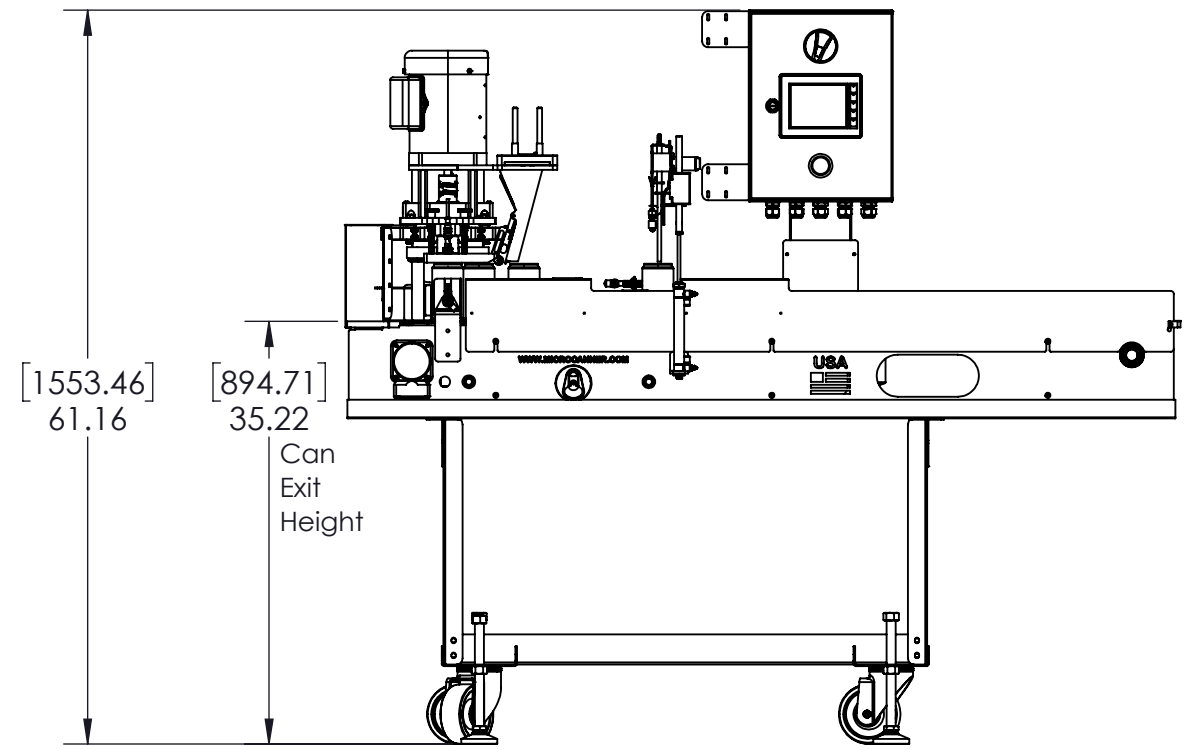

8 7 6 5 4 3 2 1

D

C

B

A

D

C

B

A

QTY: 1  
 Material: ASSY  
 Stock size: ASSEMBLY  
 Part Name: SWIFT  
 PART #: sw-000  
 Date: 3/14/2023

Scale: 1:16

8 7 6 5 4 3 2 1

QTY: 1  
 Material: ASSY  
 Stock size: ASSEMBLY  
 Part Name: SWIFT  
 PART #: sw-000  
 Date: 3/14/2023

Scale: 1:16