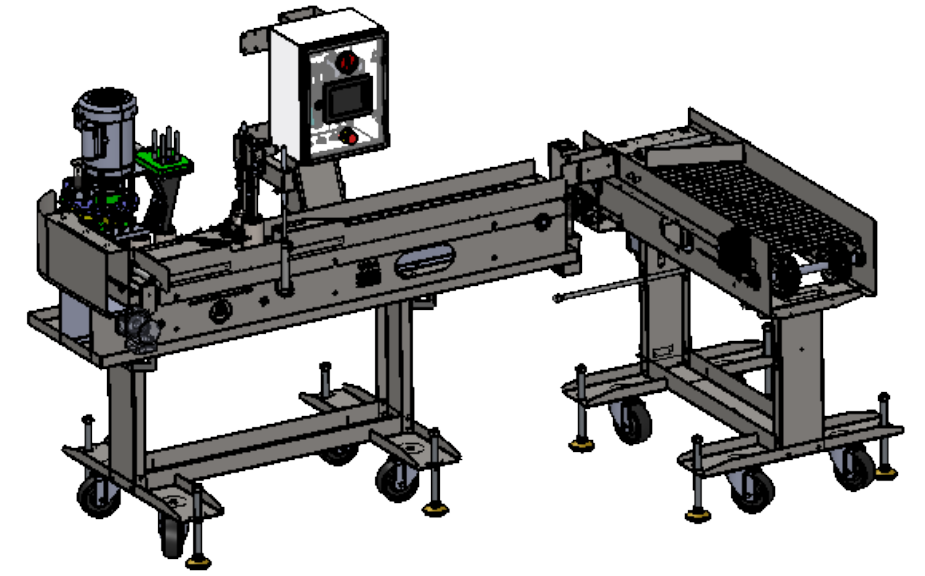

A

QTY: 1  
 Material: ASSY  
 Stock size: ASSEMBLY  
 Part Name: SWIFT  
 PART #: sw-000  
 Date: 3/14/2023

Scale: 1:16

8 7 6 5 4 3 2 1

QTY: 1  
 Material: ASSY  
 Stock size: ASSEMBLY  
 Part Name: SWIFT  
 PART #: sw-000  
 Date: 3/14/2023

Scale: 1:16