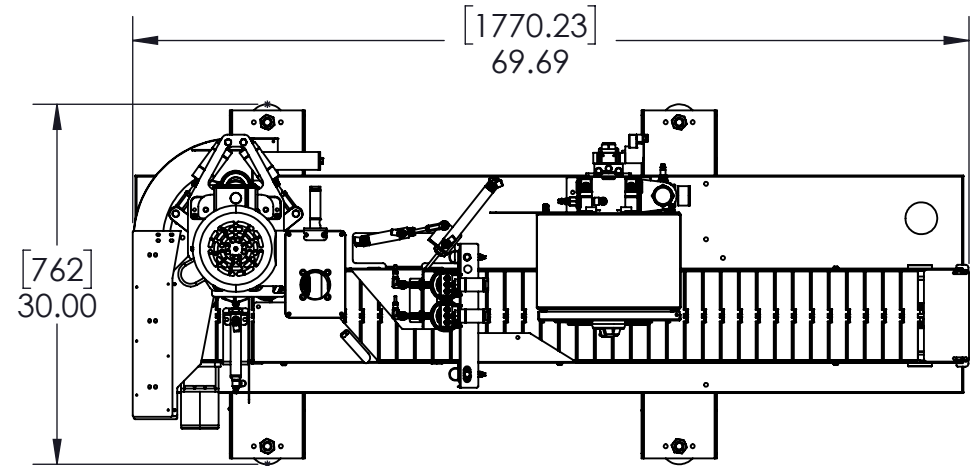

8 7 6 5 4 3 2 1

D

C

B

A

D

C

B

A