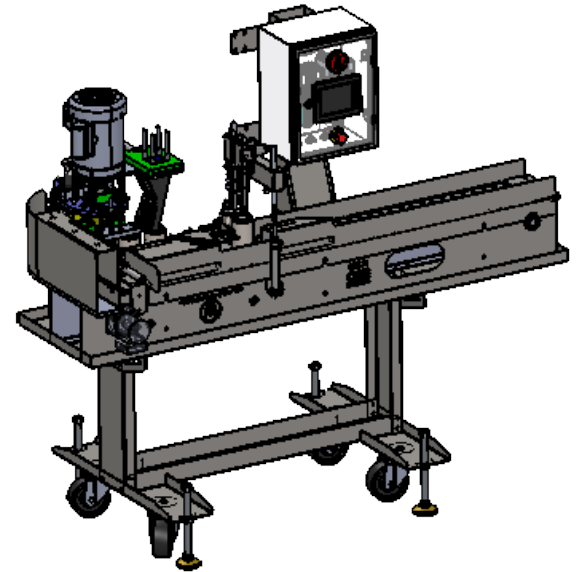

8 7 6 5 4 3 2 1

D

C

B

A

D

C

B

A