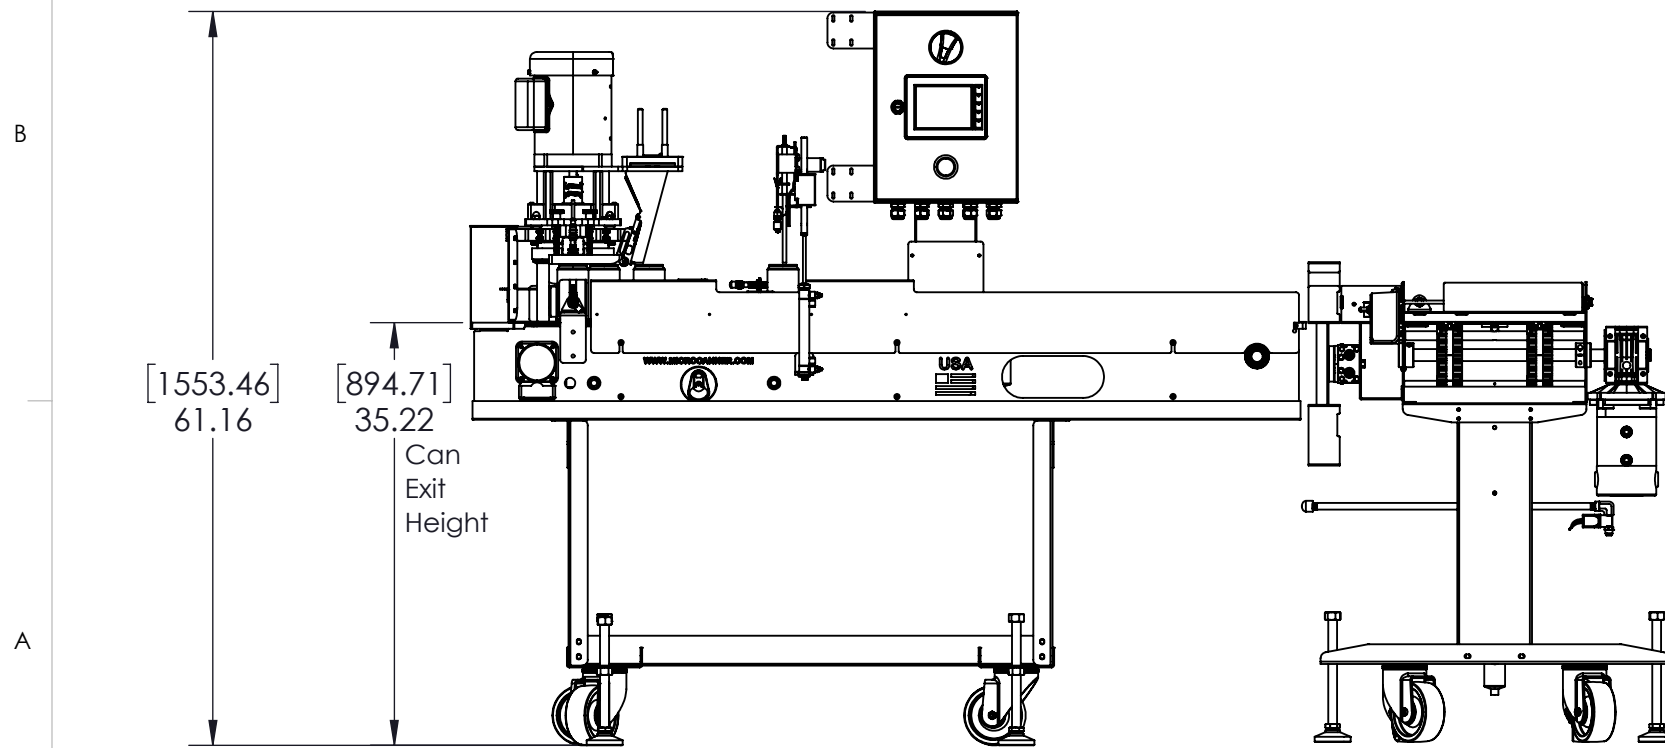

8 7 6 5 4 3 2 1

D

C

B

A

D

C

B

A

QTY: 1  
 Material: ASSY  
 Stock size: ASSEMBLY  
 Part Name: SWIFT  
 PART #: sw-000  
 Date: 3/14/2023

Scale: 1:16

8 7 6 5 4 3 2 1

QTY: 1  
 Material: ASSY  
 Stock size: ASSEMBLY  
 Part Name: SWIFT  
 PART #: sw-000  
 Date: 3/14/2023

Scale: 1:16