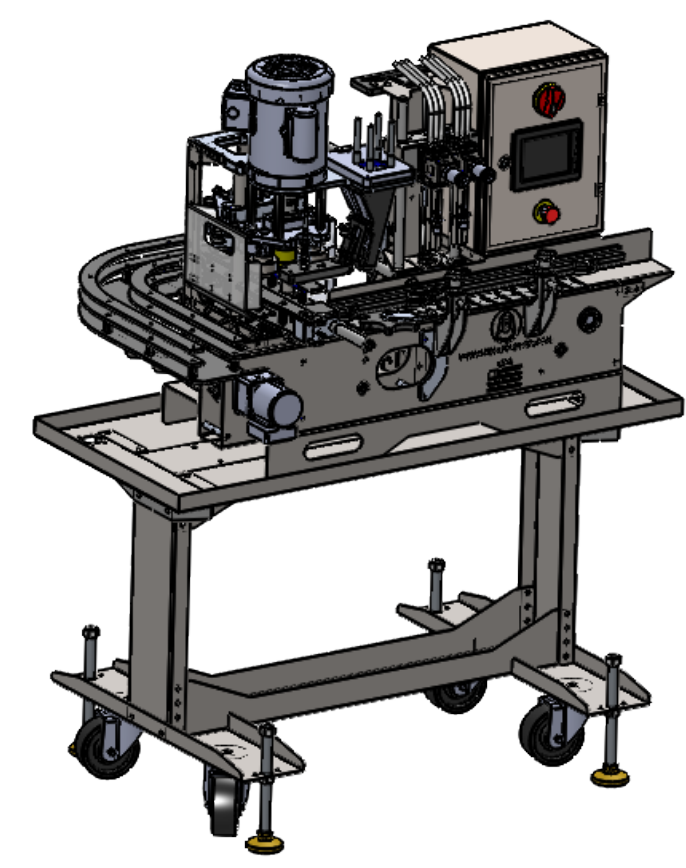

8 7 6 5 4 3 2 1

D

C

B

A

D

C

B

A

QTY: 1
 Material: Asm
 Stock size: Assembly
 Part Name: LEG STAND
 PART #: MCN-300 P1
 Date: 7/1/2025

Scale: 1:12

8 7 6 5 4 3 2 1