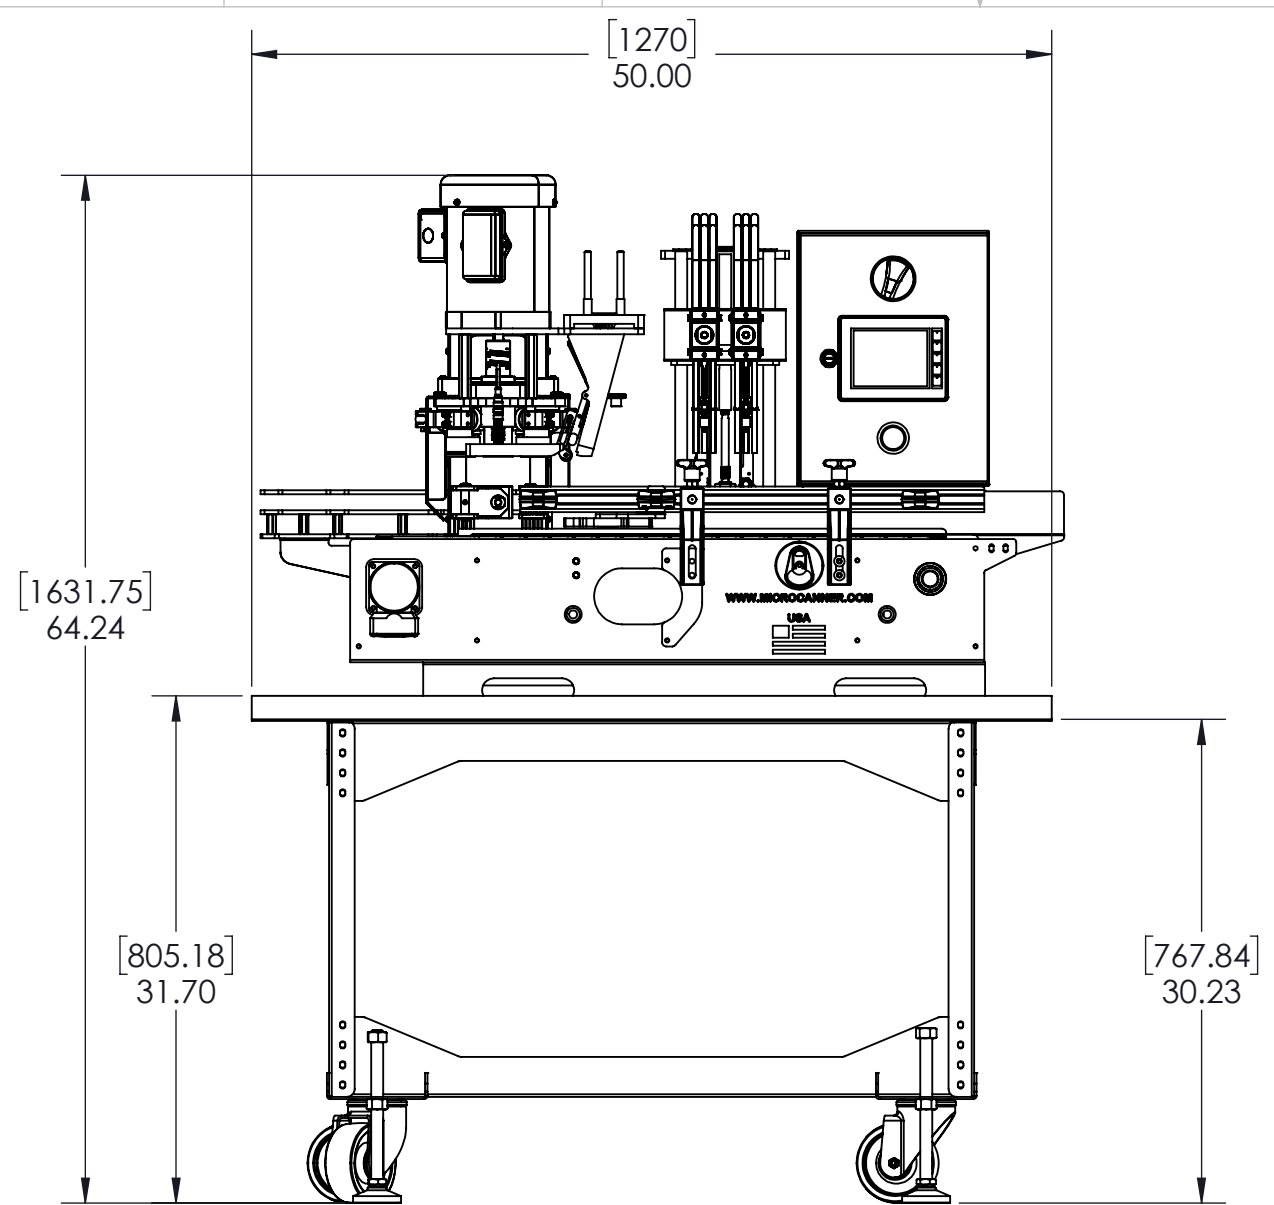

8 7 6 5 4 3 2 1

D

C

B

A

D

C

B

A

QTY: 1
 Material: Asm
 Stock size: Assembly
 Part Name: LEG STAND
 PART #: MCN-300 P1
 Date: 7/1/2025

Scale: 1:12

8 7 6 5 4 3 2 1