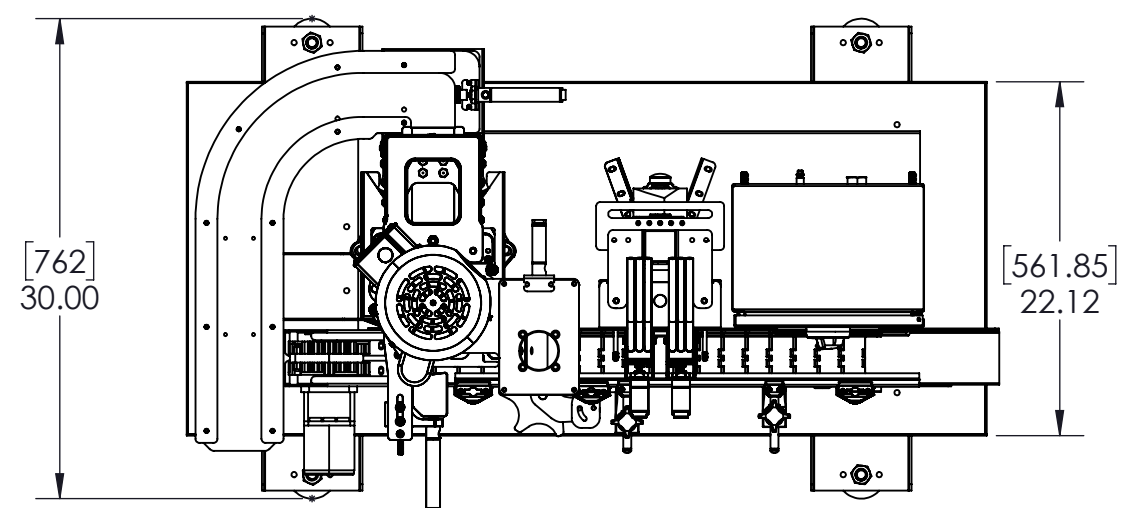

A

QTY: 1
 Material: Asm
 Stock size: Assembly
 Part Name: LEG STAND
 PART #: MCN-300 P1
 Date: 7/1/2025

Scale: 1:12

8 7 6 5 4 3 2 1